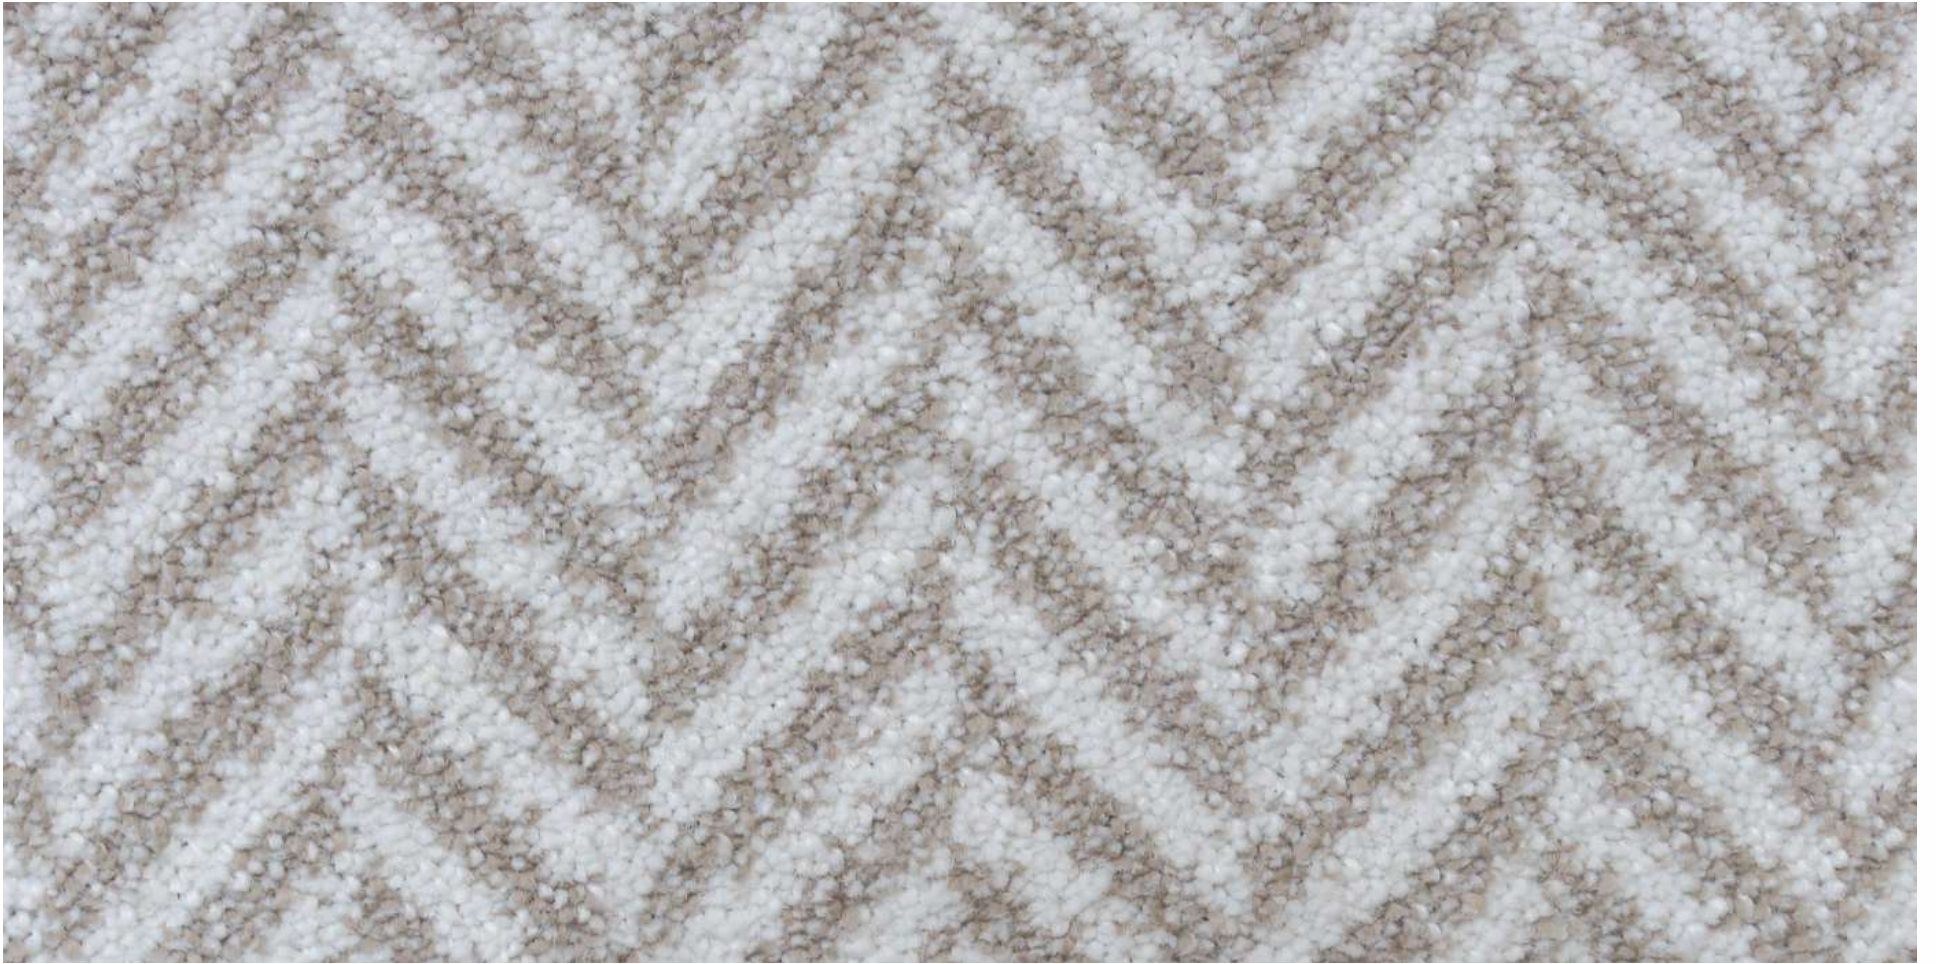

Waves

BLISS XRTTM
BROAD LOOM CARPETS
Re'birth your's floor

PEARL 70

SAGE 75

ORCE 72

DUNE 90

Waves

Technical Specifications Waves

Construction	Cut Pile Colourplay Broadloom
Fibre Composition	100% Polyester
Pile Weight	1650 g/m ²
Total Weight	3100 g/m ² (± 5%)
Tuft Gauge	1/8"
Tuft Density	163800/m ²
Primary Backing	Woven
Secondary Backing	Action Fleece
Carpet Width	4m
Pile Height	8.0 mm (± 0.5mm)
Total Height	10.0 mm (± 0.5mm)

“Inspired by the gentle rhythm of flowing water, Waves by BlissArt brings calm and character to every space it touches. Crafted from superior polyester yarn and enhanced through advanced space-dyeing technology, it blends soft texture with graceful movement. Perfect for homes, cinemas, and contemporary interiors, Waves adds warmth, comfort, and quiet elegance to any setting.”