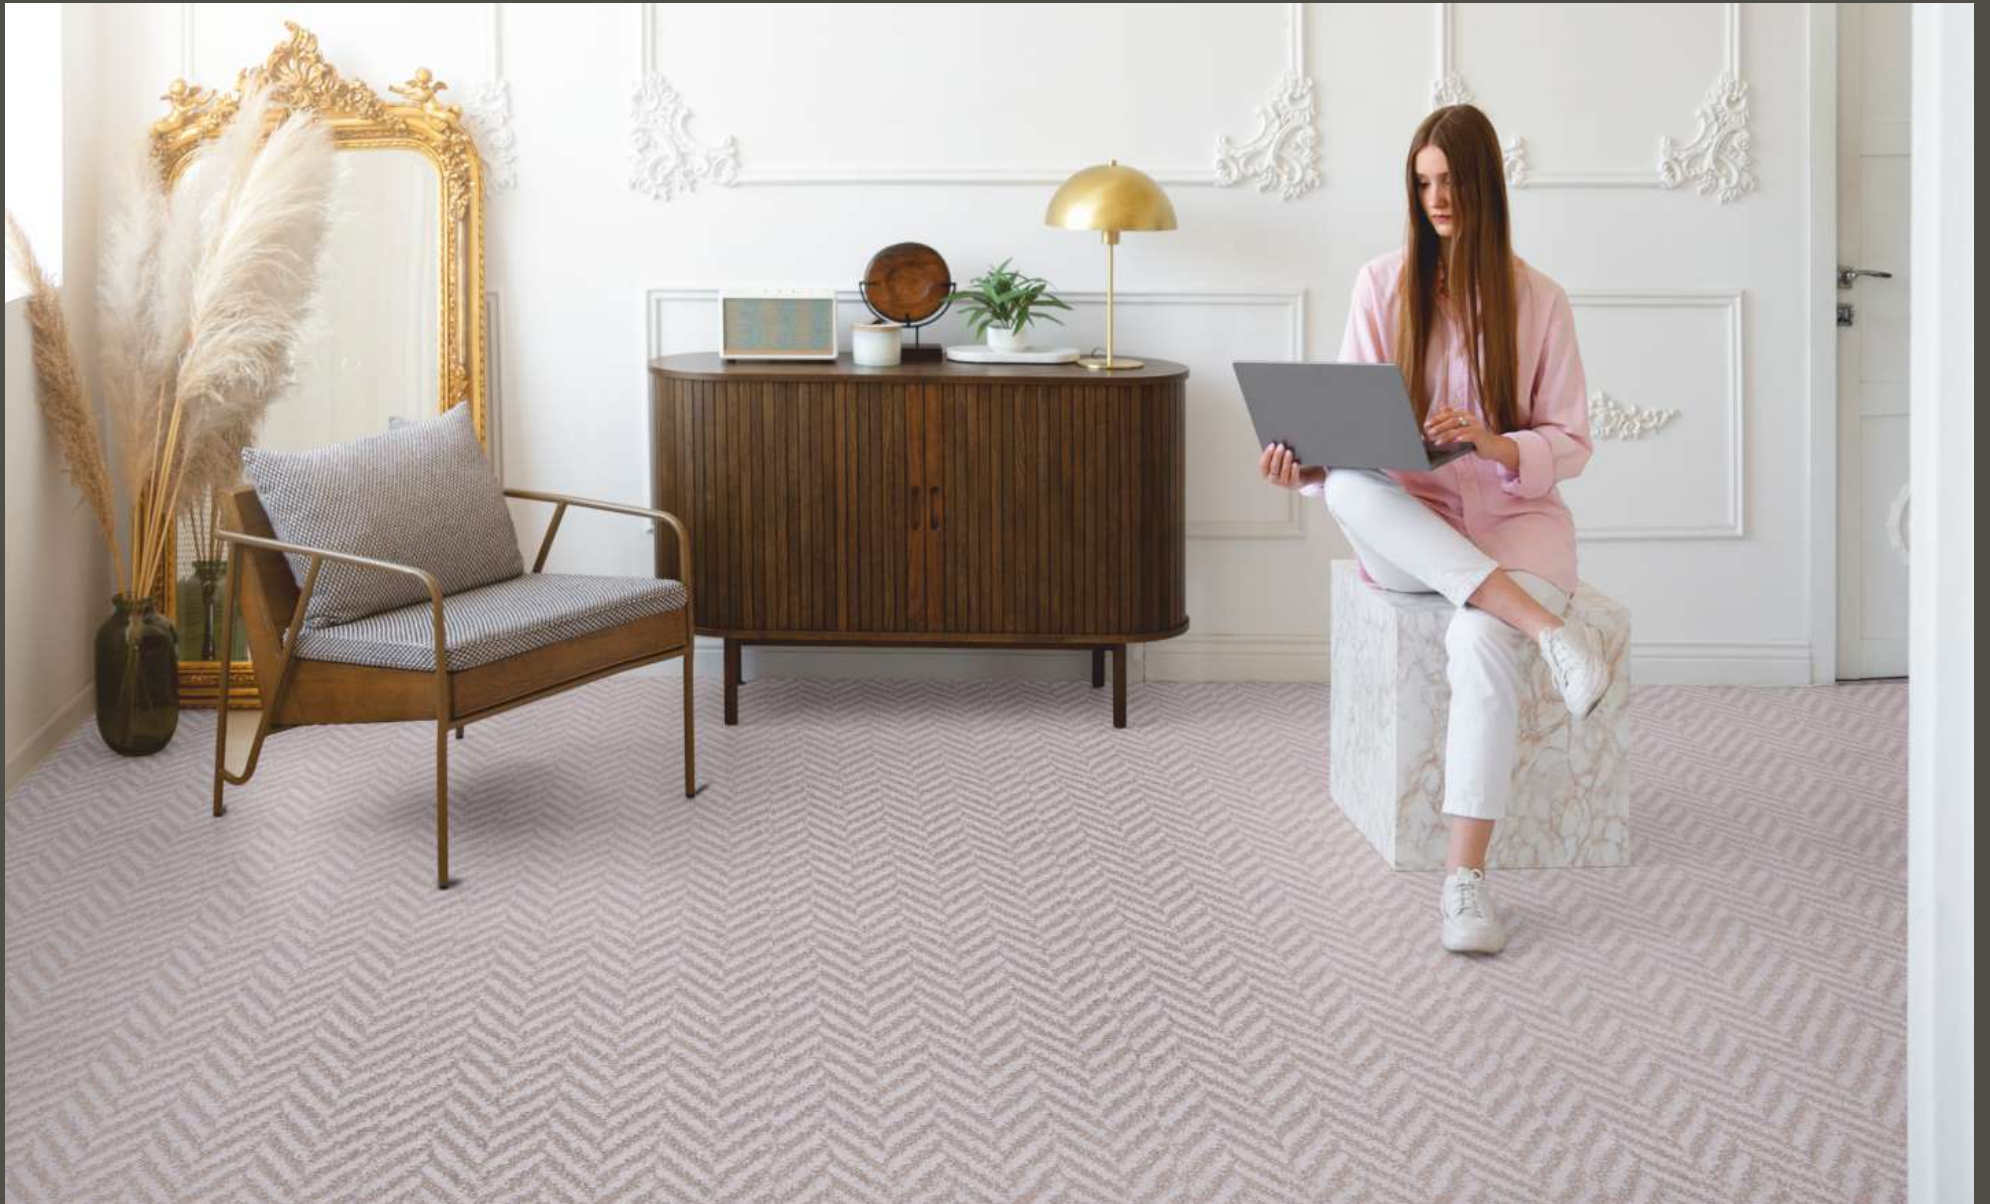

Waves

Technical Specifications Waves

Construction	Cut Pile Colourplay Broadloom
Fibre Composition	100% Polyester
Pile Weight	1650 g/m²
Total Weight	3100 g/m² (± 5%)
Tuft Gauge	1/8"
Tuft Density	163800/m²
Primary Backing	Woven
Secondary Backing	Action Fleece
Carpet Width	4m
Pile Height	8.0 mm (± 0.5mm)
Total Height	10.0 mm (± 0.5mm)

“Inspired by the gentle rhythm of flowing water, Waves by BlissArt brings calm and character to every space it touches. Crafted from superior polyester yarn and enhanced through advanced space-dyeing technology, it blends soft texture with graceful movement. Perfect for homes, cinemas, and contemporary interiors, Waves adds warmth, comfort, and quiet elegance to any setting.”

BLISSART^{TM}
BROAD LOOM CARPETS
Re'birth your's floor