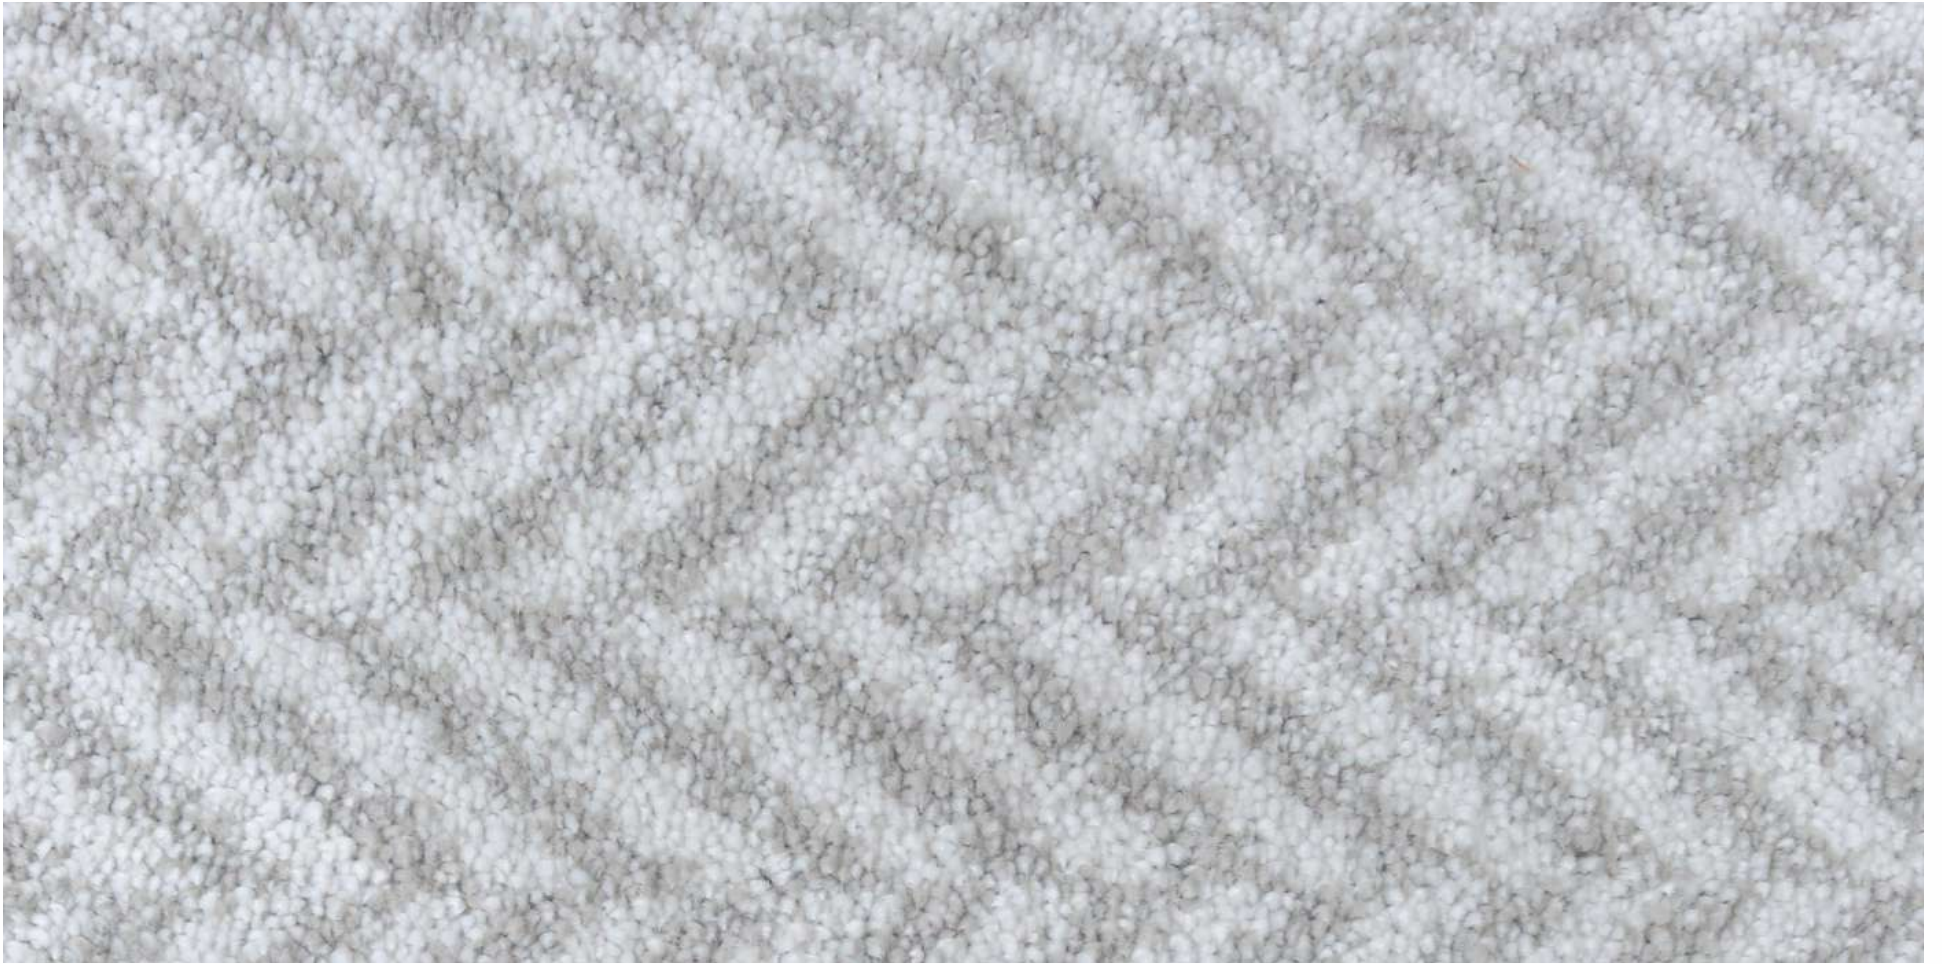

Waves

BLISS XRTTM
BROAD LOOM CARPETS
Re'birth your's floor

PEARL 70

SAGE 75

ORCE 72

DUNE 90

Waves

Technical Specifications Waves

Construction	Cut Pile Colourplay Broadloom
Fibre Composition	100% Polyester
Pile Weight	1650 g/m ²
Total Weight	3100 g/m ² (± 5%)
Tuft Gauge	1/8"
Tuft Density	163800/m ²
Primary Backing	Woven
Secondary Backing	Action Fleece
Carpet Width	4m
Pile Height	8.0 mm (± 0.5mm)
Total Height	10.0 mm (± 0.5mm)

“Inspired by the gentle rhythm of flowing water, Waves by BlissArt brings calm and character to every space it touches. Crafted from superior polyester yarn and enhanced through advanced space-dyeing technology, it blends soft texture with graceful movement. Perfect for homes, cinemas, and contemporary interiors, Waves adds warmth, comfort, and quiet elegance to any setting.”